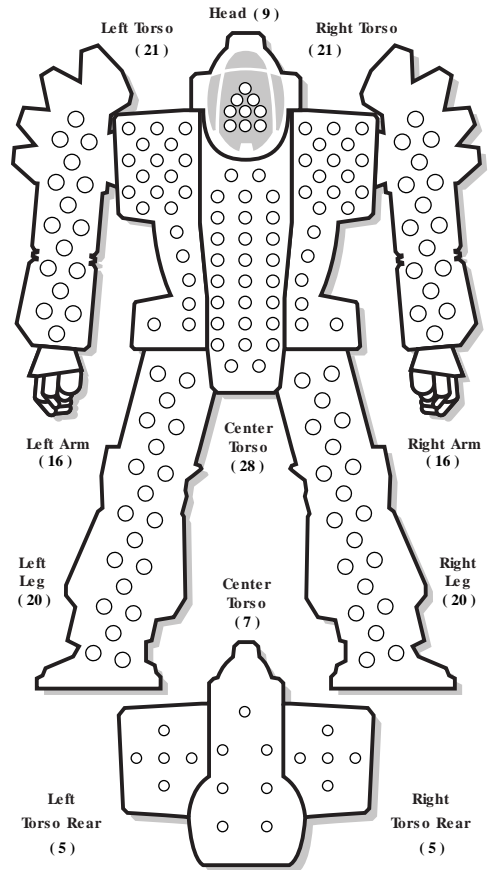

BATTLETECH™

BATTLEMECH RECORD SHEET

MECH DATA

Type: Cronus CNS-5M

Movement Points:

Walking: 6

Running: 9

Jumping: 6

Engine Type: 330 XL

Tonnage: 55

Tech Base: Inner Sphere

Rules Level: Standard

Role: Skirmisher

WARRIOR DATA

Name: _____

Gunnery Skill: _____ Piloting Skill: _____

Hits Taken	1	2	3	4	5	6
Consciousness #	3	5	7	10	11	Dead

Weapons & Equipment Inventory

(hexes)

Qty	Type	Loc	Ht	Dmg	Min	Sht	Med	Lng
1	ER PPC	RA	15	10 [DE]	—	7	14	23
1	ER Small Laser	LT	2	3 [DE]	—	2	4	5
2	ER Medium Laser	RT	5	5 [DE]	—	4	8	12
1	Streak SRM 4	CT	3	2/Msl [M,C]	—	3	6	9
1	C3 Computer (Slave)	CT	—	[E]	—	—	—	—

Ammo: (Streak SRM 4) 25

BV: 1,579

ARMOR DIAGRAM

Standard Armor